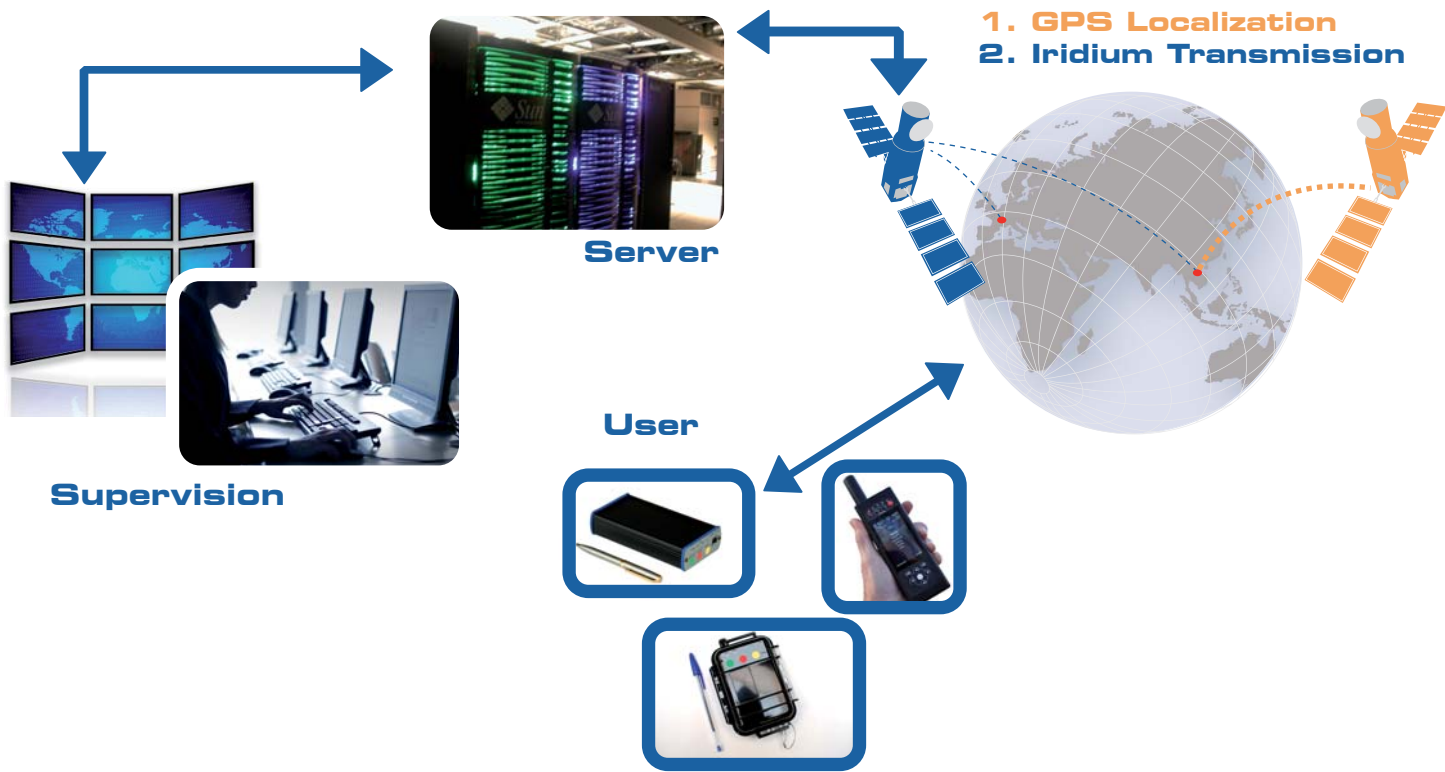

Satellite Tracking